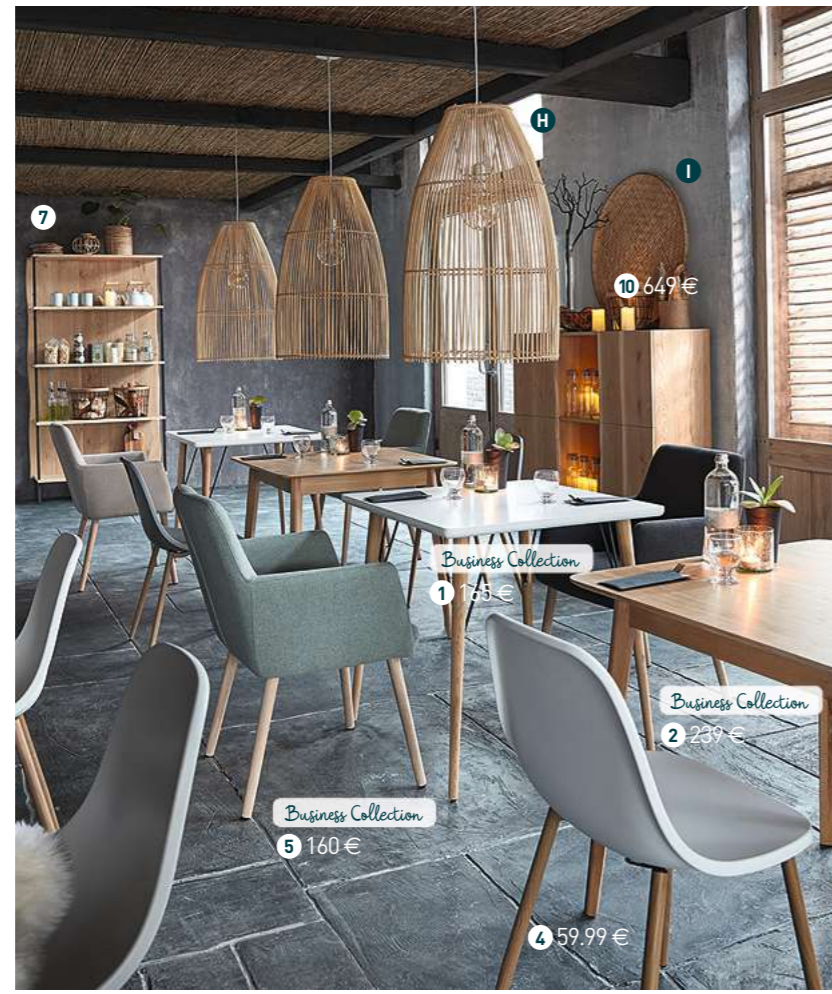

VINTAGE
CONCEPT STORE

Business Collection
2769€

A COSY BREAK

A relaxing retreat, featuring subdued lighting, pastel velvet and light-coloured furnishings... The perfect place to take a long lunch break!

1. NOON TABLE. Fibreboard* top, satin white paint finish. Fibreboard* and solid oak frame. Solid oak and black metal legs, *assembly required*. **FSC®** certified. *Complies with standard EN 15372*. W 75 x D 75 x H 76 cm. Ref. 179.657 Price **165.00€** / **2 & 3. ELLA TABLES** Satin-finish clear varnish. **PEFC™** certified. *Assembly required. Complies with standard EN 15372*. **2. DINING TABLE.** Frame and top in oak and fibreboard*, oak veneer. Solid oak legs. W 80 x D 80 x H 75 cm. Ref. 179.656 Price **239.00€** / **3. TALL TABLE.** Solid oak. Black metal footrest bar. Ø 70 x H 106 cm. Ref. 186.954 Price **199.00€** / **4. FIBULE CHAIR.** Polypropylene frame and seat. Metal legs, imitation oak print, *assembly required. Complies with standard EN 16139*. W 45 x D 52 x H 81 cm. GREY 175.841 - WHITE 175.731 - GREY BLUE 175.756 Price **59.99€** / **5. BENETT ARMCHAIR.** Metal frame. Oak legs, bleached finish, *assembly required*. 100% polyester upholstery. Polyurethane foam padding, density 35 kg/m³. *Complies with standards EN 16139 and EN 1021 1-2*. W 58 x D 64 x H 90 cm. TAUPE 187.629 - GREEN 187.626 - CHARCOAL 187.625 Price **160.00€** / **6. KIM CHAIR.** Frame: Plywood 100% polyester upholstery. Polyurethane foam padding, density 18-21 kg/m³. Legs in oak, weathered white paint finish. **FSC®** certified. W 51 x D 57 x H 79 cm. BEIGE 189.702 - GREY 189.703 Price **149.00€** / **7 to 10. MAGNUS FURNISHINGS.** Solid oak (except 10), matte varnish finish. Metal frame and legs (*assembly required*), matte black varnish finish. **PEFC™** certified. **7. SHELVING UNIT.** W 110 x D 40 x H 200 cm. Ref. 187.064 Price **699.00€** / **8. DINING TABLE.** W 225 x D 90 x H 76 cm. Ref. 187.194 Price **999.00€** / **9. BENCH.** W 225 x D 32 x H 45 cm. Ref. 187.062 Price **349.00€** / **10. TALL BUFFET.** 4 doors, 3 fixed shelves Top, sides and shelves made from particle board with oak veneer. Fibreboard* back, oak veneer. W 130 x D 40 x H 130 cm. Ref. 187.067 Price **649.00€** / **11. DORIS BAR CHAIR.** Velvet-look upholstery, 95% polyester, 5% cotton. Frame in pine and plywood. Legs in oak, black paint finish. Polyurethane foam padding, density 35 kg/m³. *Complies with standards EN 16139 and EN 1021 1-2*. W 57 x D 60 x H 110 cm. HEATHER GREY 179.544 - BLUE 179.543 - BLACK 179.542 Price **219.00€**